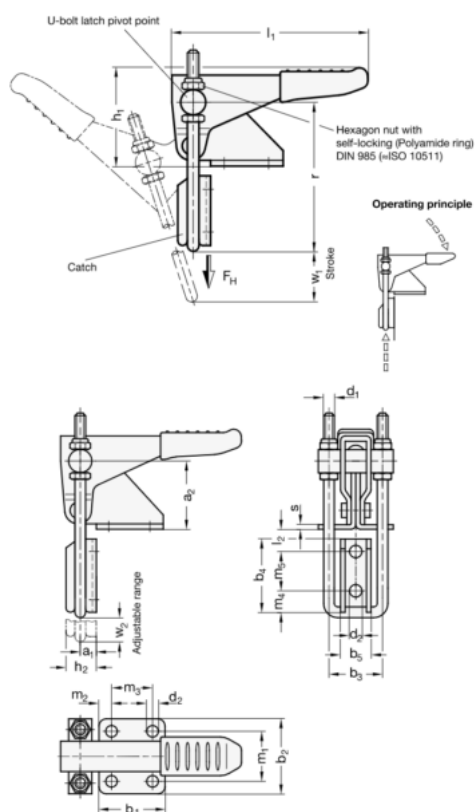

Article number: 2013410581

Description: E+G Klee latch clamp, GN 851.1-160-T3-NI with latch, with catch
Stainless

Measures

* = With standart latch

b2 = 35

d1 = M4

h1 = 37

l1 = 68

Newton = 1600

r = 35*

w2 = 10*